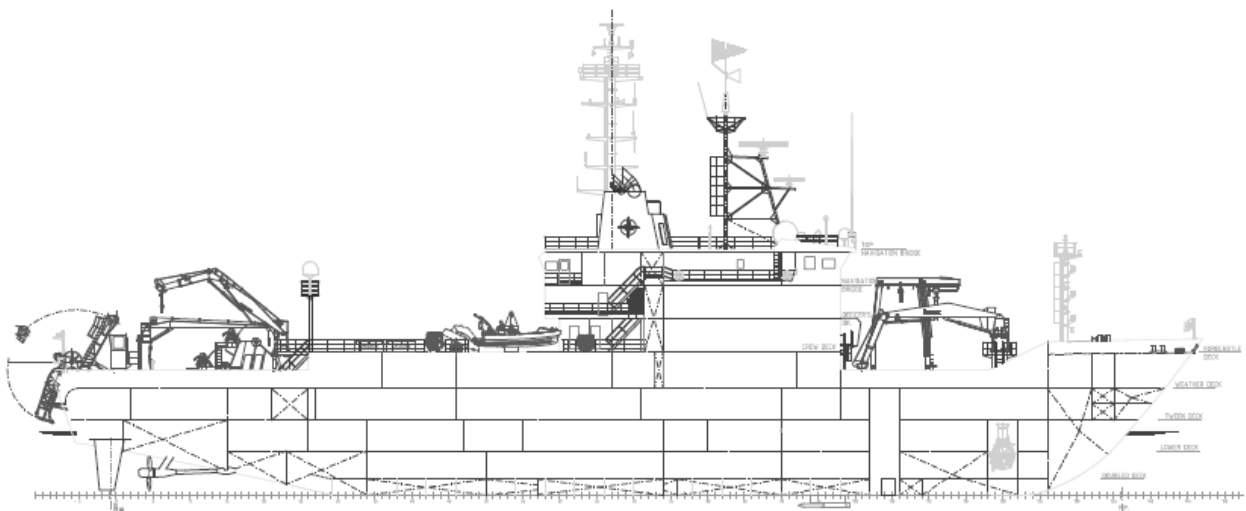

Ship General Arrangement Drawings

NRV ALLIANCE

Starboard Side View

Top Navigation Deck

Navigation / Bridge Deck

Officer Deck

Crew Deck

Forecastle Deck

Weather Deck

Tween Deck

Lower Deck

Double bottom Deck

CONTACT

For general inquiries, please contact CMRE's Director of Marine Operations: smo@cmre.nato.int