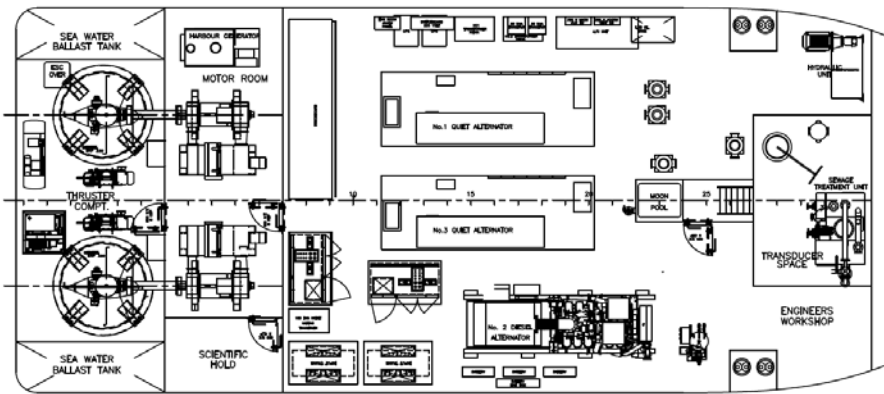

## Ship General Arrangement Drawings

### CRV LEONARDO

Bow and Stern View

Port Side View

Wheelhouse Top Deck

Bridge Deck

Forecastle Deck

Main Deck

Tank Top Deck / Lower Deck

Below Lower Deck