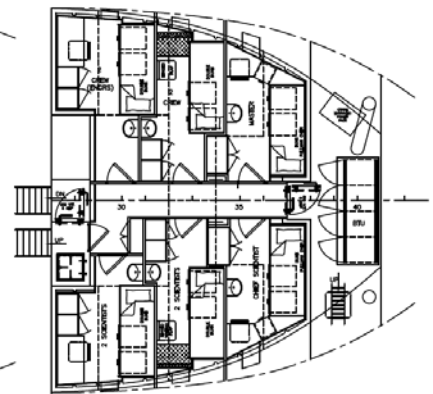

## Ship General Arrangement Drawings

### CRV LEONARDO

Bow and Stern View

Port Side View

Wheelhouse Top Deck

Bridge Deck

Forecastle Deck

Main Deck

Tank Top Deck / Lower Deck

Below Lower Deck