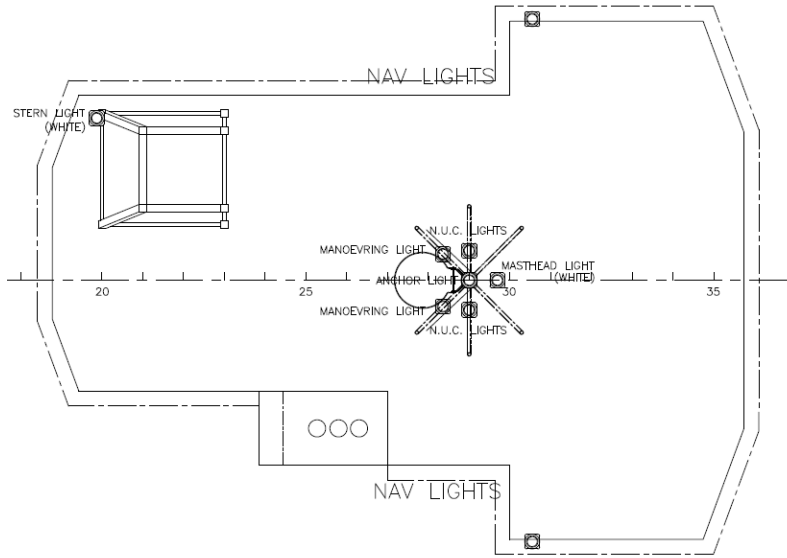

## Ship General Arrangement Drawings

### CRV LEONARDO

Bow and Stern View

Port Side View

Wheelhouse Top Deck

Bridge Deck

Forecastle Deck

Main Deck

Tank Top Deck / Lower Deck

Below Lower Deck