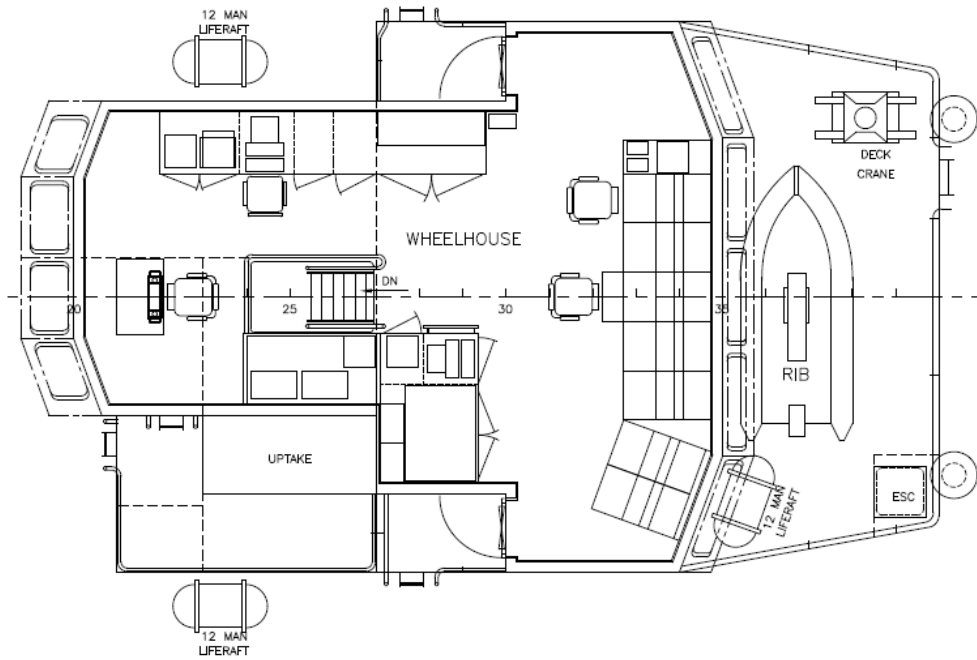

## Ship General Arrangement Drawings

### CRV LEONARDO

Bow and Stern View

Port Side View

Wheelhouse Top Deck

Bridge Deck

Forecastle Deck

Main Deck

Tank Top Deck / Lower Deck

Below Lower Deck