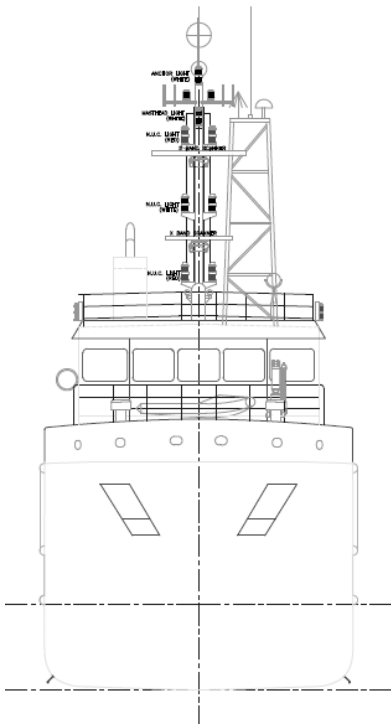

## Ship General Arrangement Drawings

### CRV LEONARDO

Bow and Stern View

Port Side View

Wheelhouse Top Deck

Bridge Deck

Forecastle Deck

Main Deck

Tank Top Deck / Lower Deck

Below Lower Deck