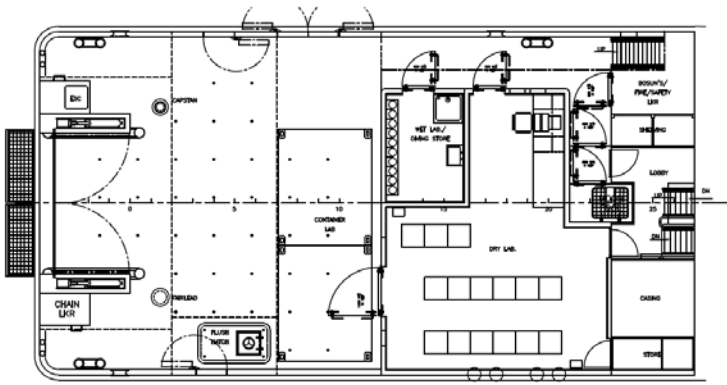

## Ship General Arrangement Drawings

### CRV LEONARDO

Bow and Stern View

Port Side View

Wheelhouse Top Deck

Bridge Deck

Forecastle Deck

Main Deck

Tank Top Deck / Lower Deck

Below Lower Deck