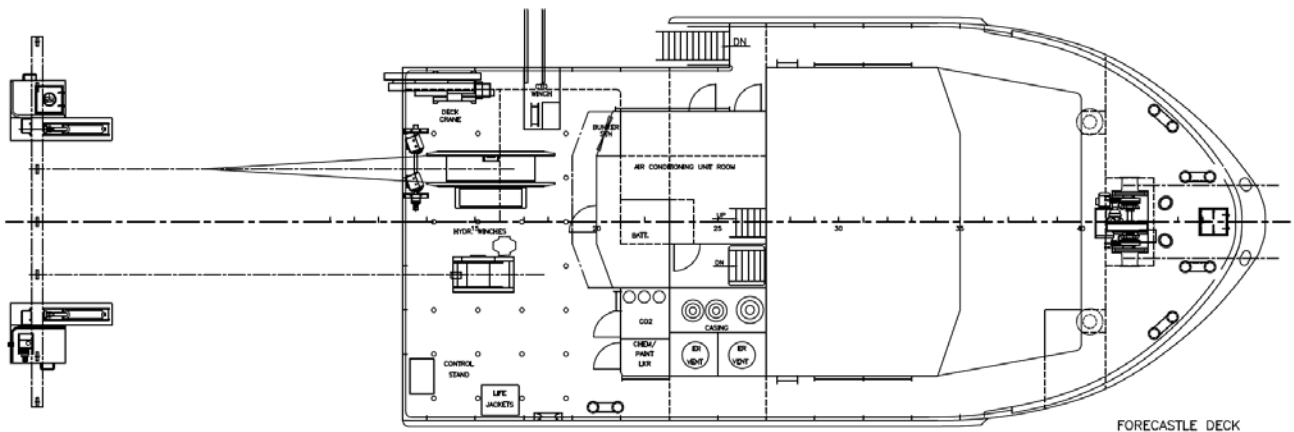

### CRV LEONARDO

Bow and Stern View

Port Side View

Wheelhouse Top Deck

Bridge Deck

Forecastle Deck

Main Deck

Tank Top Deck / Lower Deck