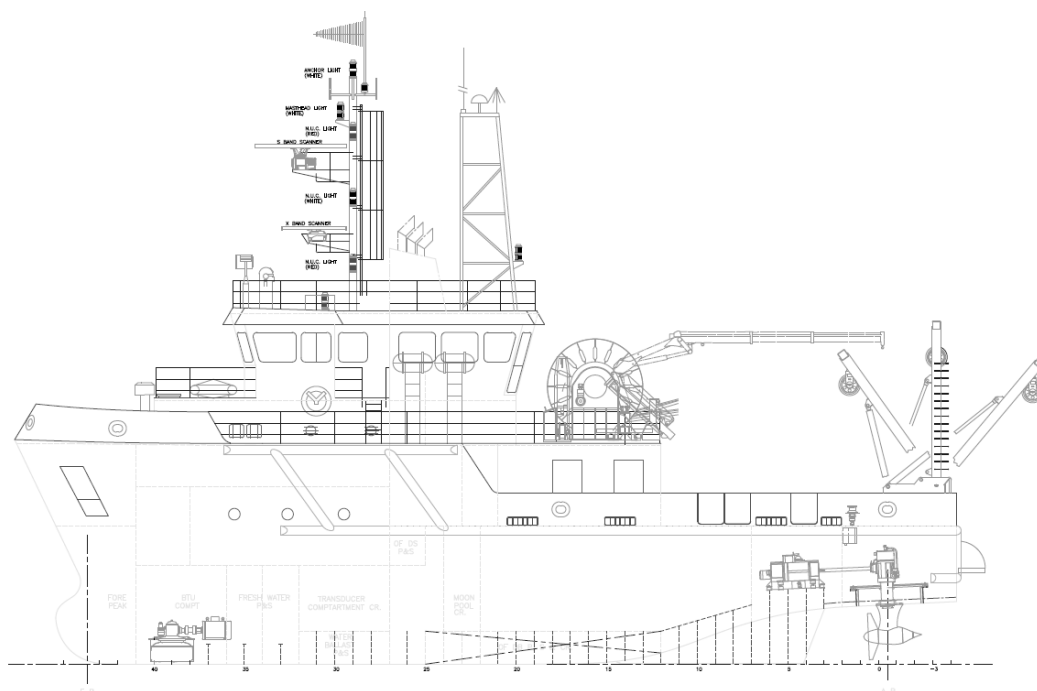

## Ship General Arrangement Drawings

### CRV LEONARDO

Bow and Stern View

Port Side View

Wheelhouse Top Deck

Bridge Deck

Forecastle Deck

Main Deck

Tank Top Deck / Lower Deck

Below Lower Deck