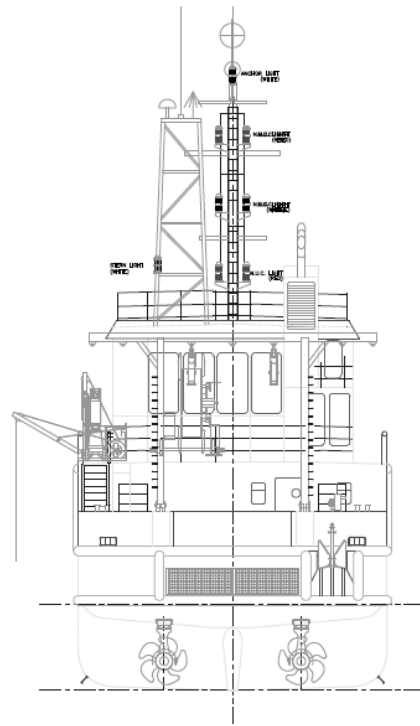

## Ship General Arrangement Drawings

### CRV LEONARDO

Bow and Stern View

Port Side View

Wheelhouse Top Deck

Bridge Deck

Forecastle Deck

Main Deck

Tank Top Deck / Lower Deck

Below Lower Deck