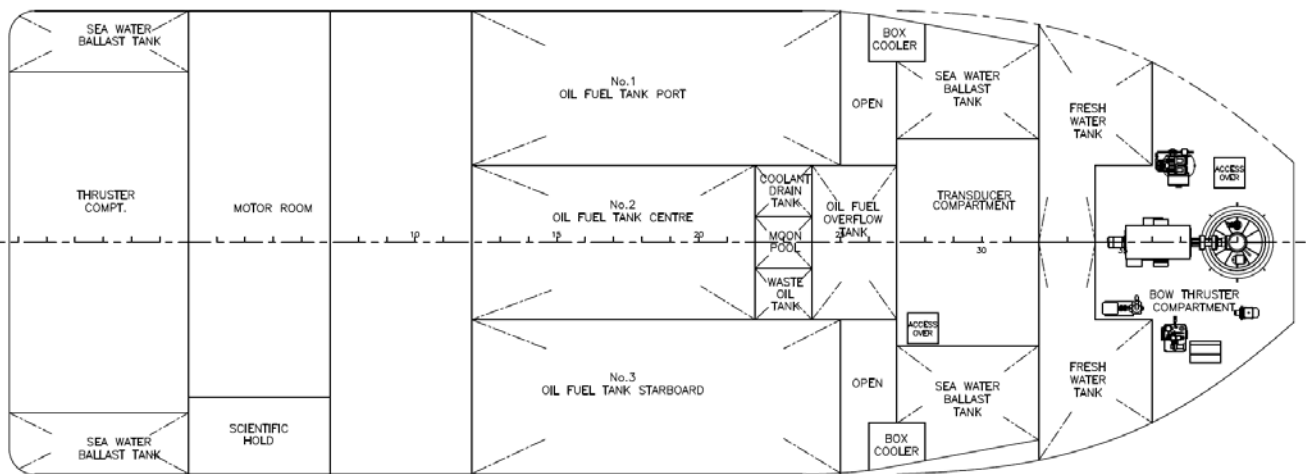

## Ship General Arrangement Drawings

### CRV LEONARDO

Bow and Stern View

Port Side View

Wheelhouse Top Deck

Bridge Deck

Forecastle Deck

Main Deck

Tank Top Deck / Lower Deck

Below Lower Deck