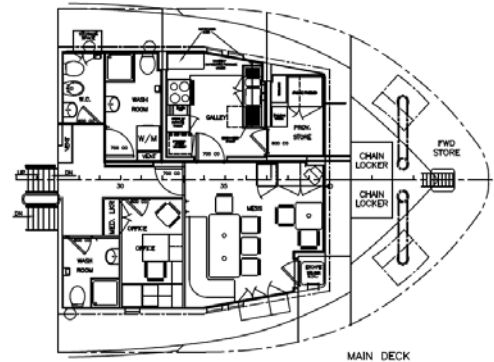

## Ship General Arrangement Drawings

### CRV LEONARDO

Bow and Stern View

Port Side View

Wheelhouse Top Deck

Bridge Deck

Forecastle Deck

Main Deck

Tank Top Deck / Lower Deck

Below Lower Deck